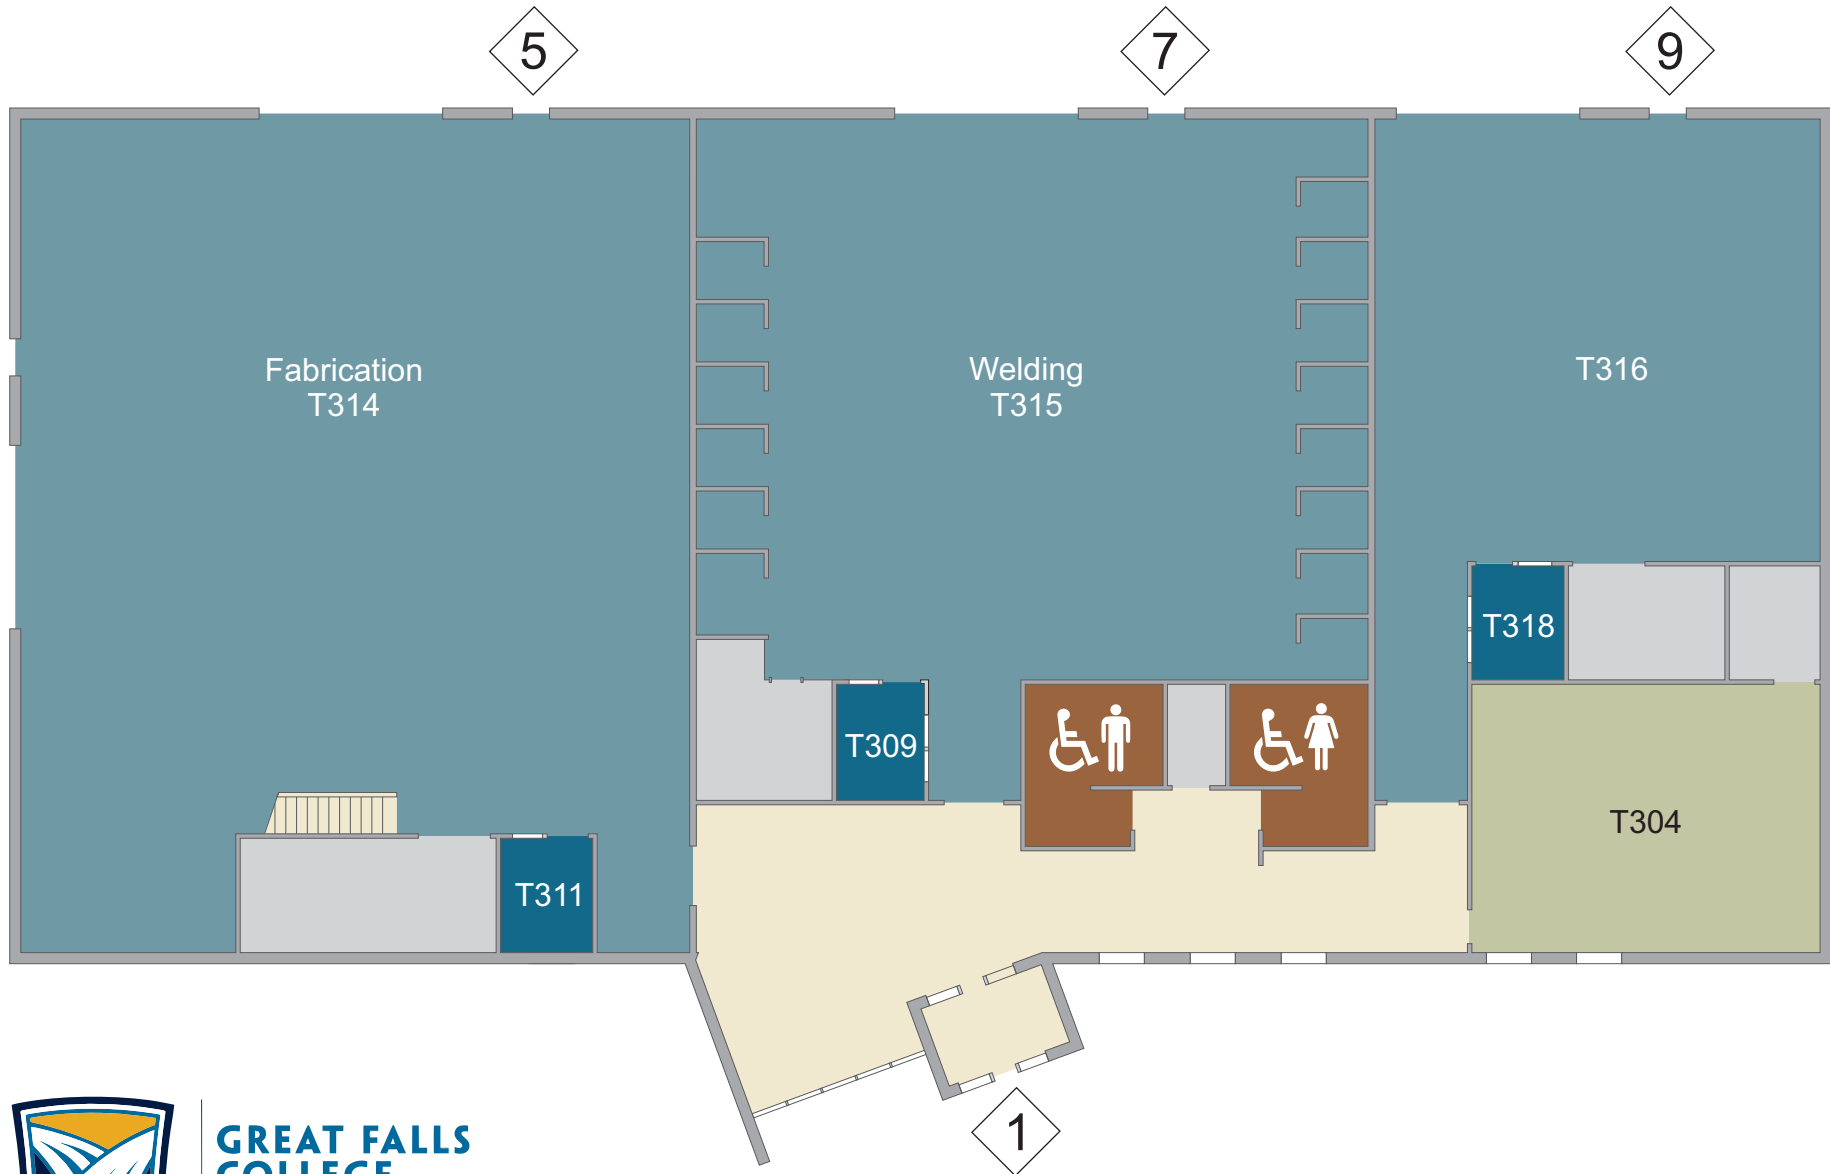

Great Falls College MSU Trades/Industry Building

**GREAT FALLS
COLLEGE**
MONTANA STATE
UNIVERSITY

LEGEND			
 Office Space	 Lab	 Common Area	 Other
 Classroom	 Restroom	 Student Service Area	E Elevator