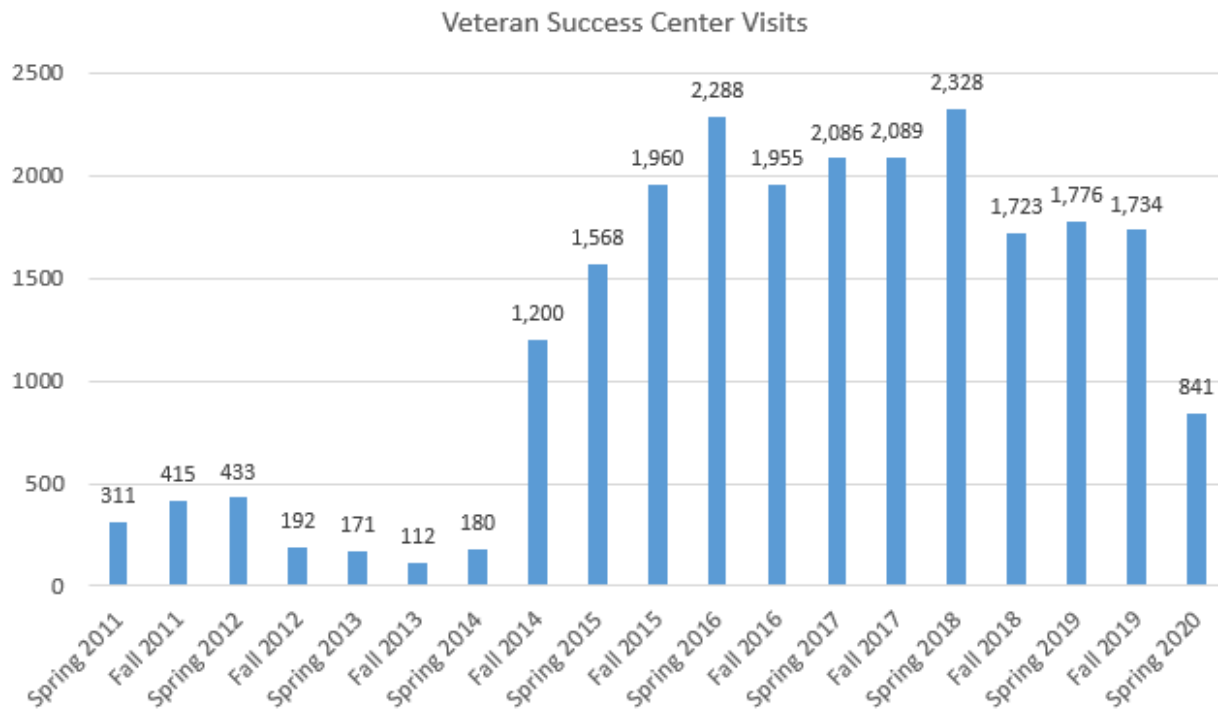

National, State, and Great Falls College Quick Stats:

- United States Veteran population is approximately 7.1%¹
- Montana’s Veteran population is approximately 10.2%¹
 - 17.1% of Cascade County population are veterans¹
- Great Falls College MSU Veteran* population in the 2019-2020 academic year was approximately 21.5% of the entire student body.^{2,3,4} The term *Veteran* in this report includes veterans, spouses, dependents, or active military.

Veteran Center Visits

- In Spring 2020, the Veteran Success Center received a total of 841 visits.
 - 809 of these visits were from students enrolled at GFC MSU during Spring 2020.
 - The GFC MSU campus was closed due to the COVID-19 pandemic which may account for fewer visits to the Veteran Success Center.