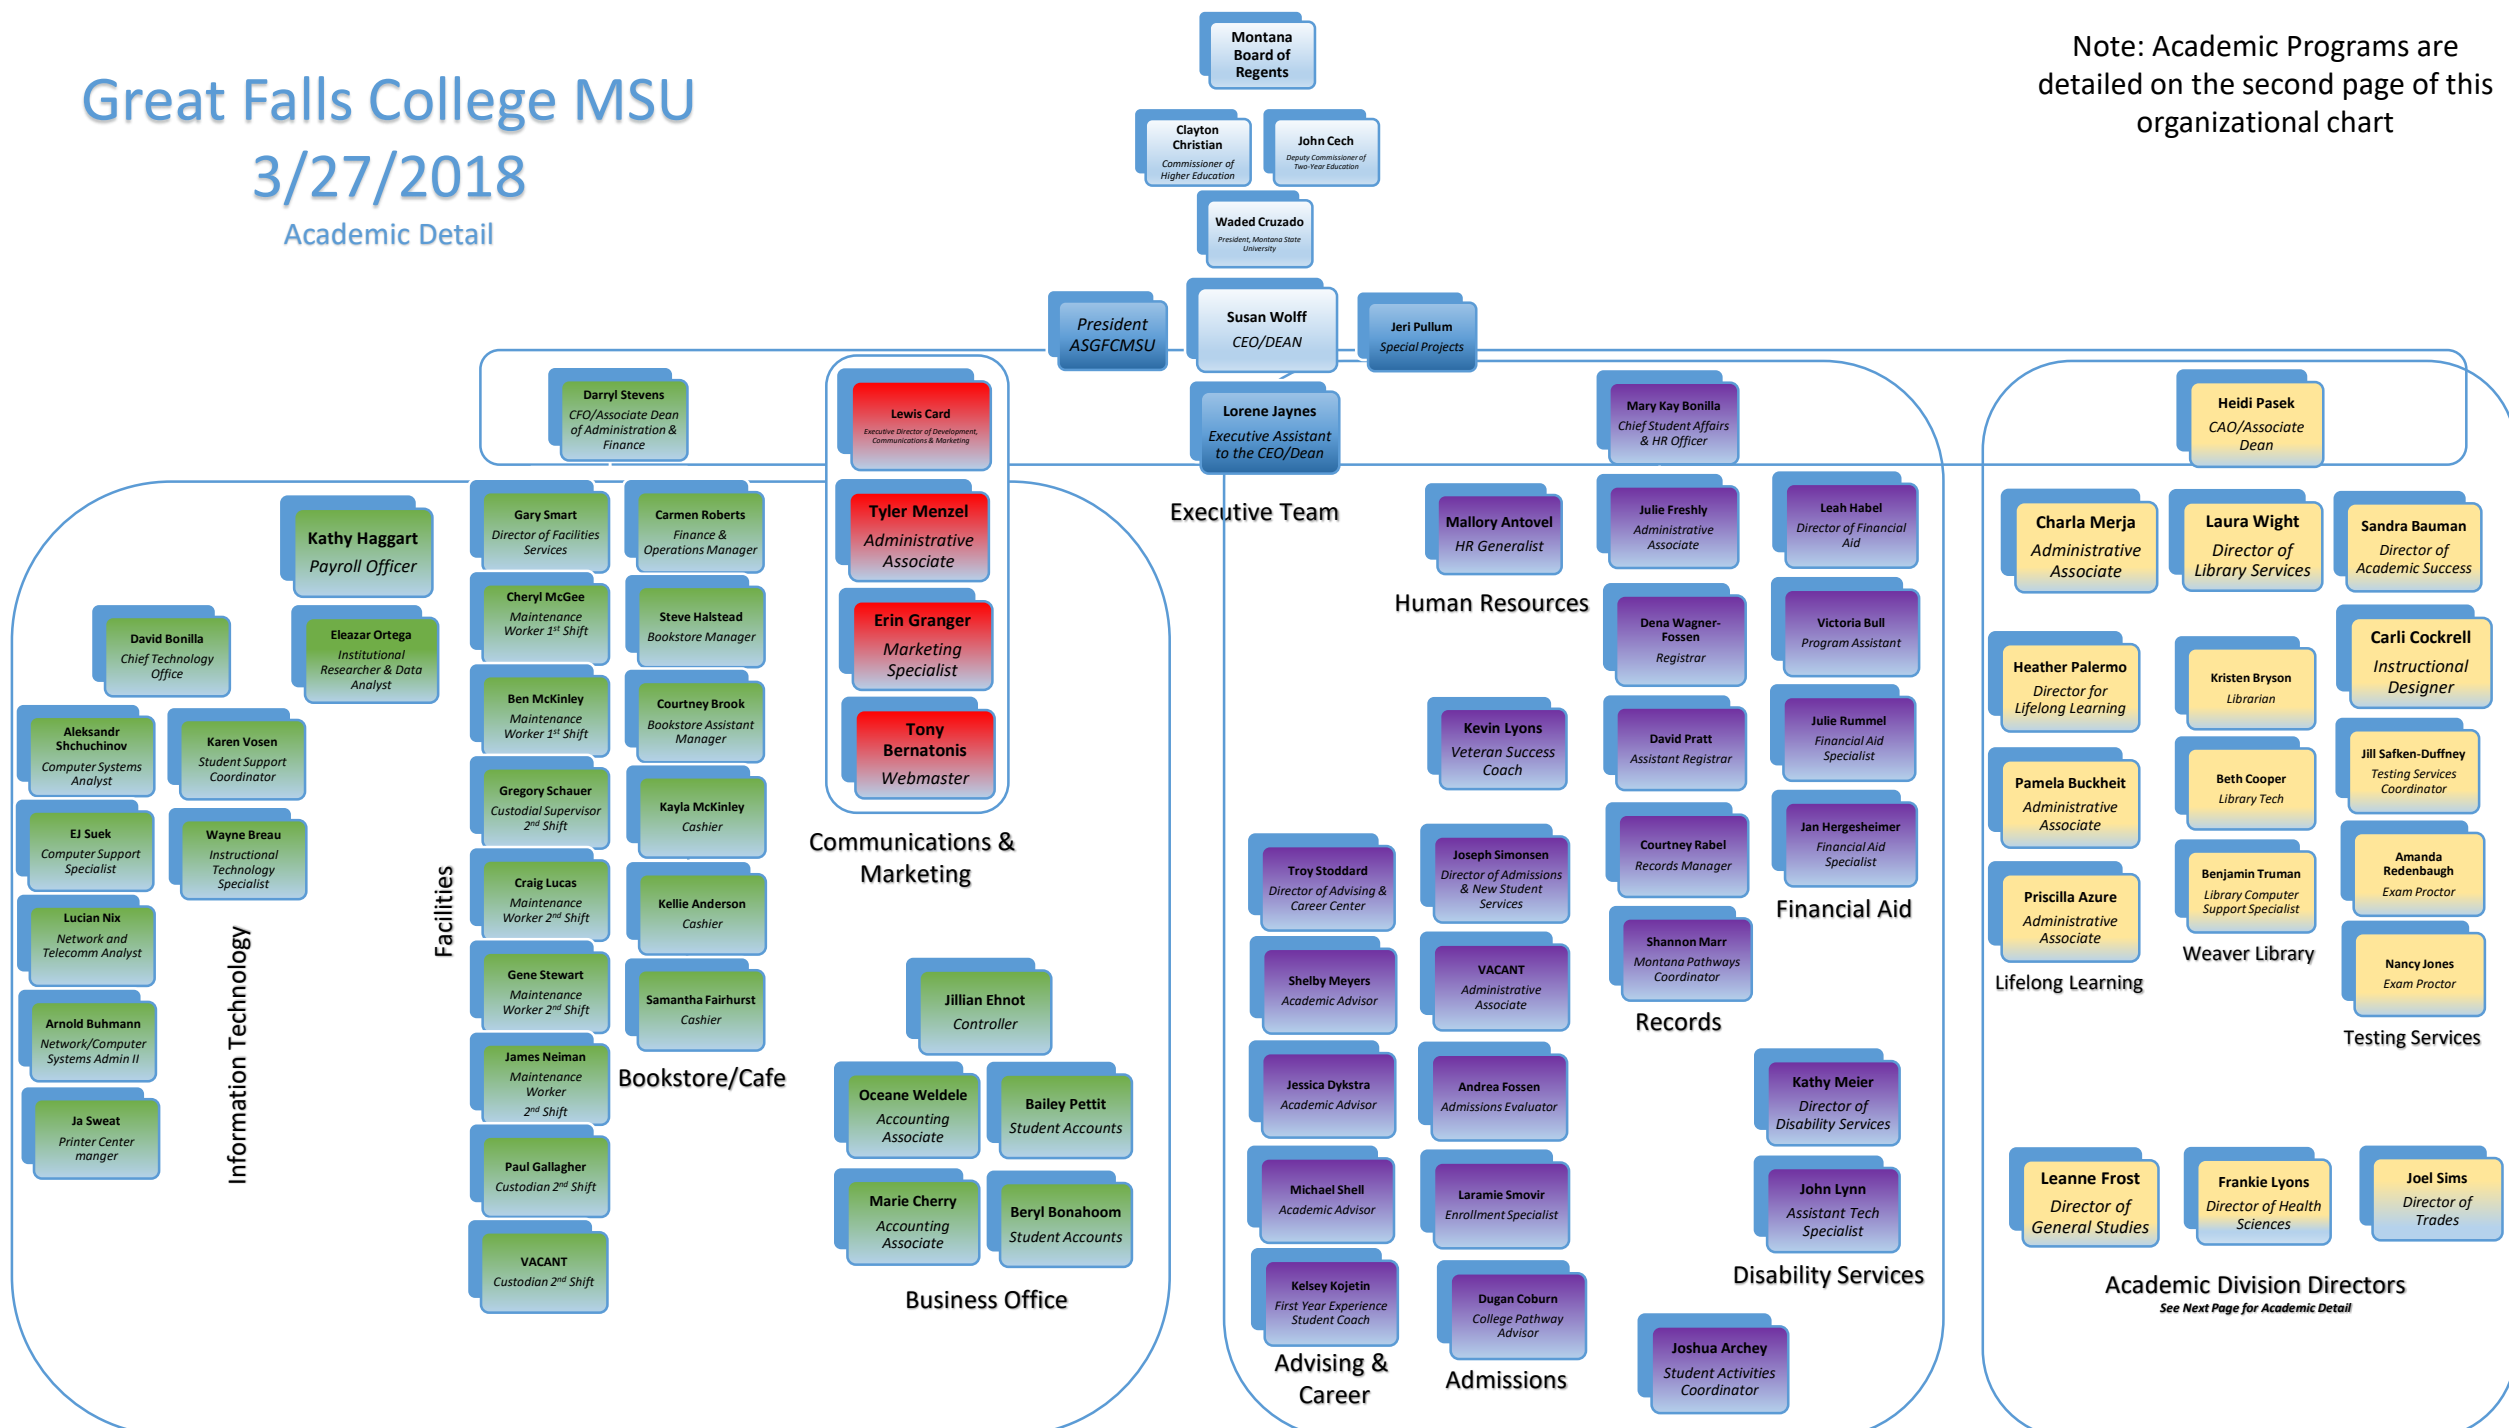

Great Falls College MSU

3/27/2018

Academic Detail

Note: Academic Programs are detailed on the second page of this organizational chart

Information Technology

Facilities

Bookstore/Cafe

Communications & Marketing

Business Office

Executive Team

Human Resources

Financial Aid

Records

Disability Services

Advising & Career

Admissions

Lifelong Learning

Weaver Library

Testing Services

Academic Division Directors

See Next Page for Academic Detail

Great Falls College MSU

1/22/2018

Leanne Frost
General Studies
Division Director

Stacy Lowry
Administrative
Associate

Leonard Bates
Faculty Senate
Chair

Susan Wolff
CEO/Dean

Heidi Pasek
CAO/Associate
Dean

Frankie Lyons
Health Sciences
Division Director

Rodger Sidner
Administrative
Associate