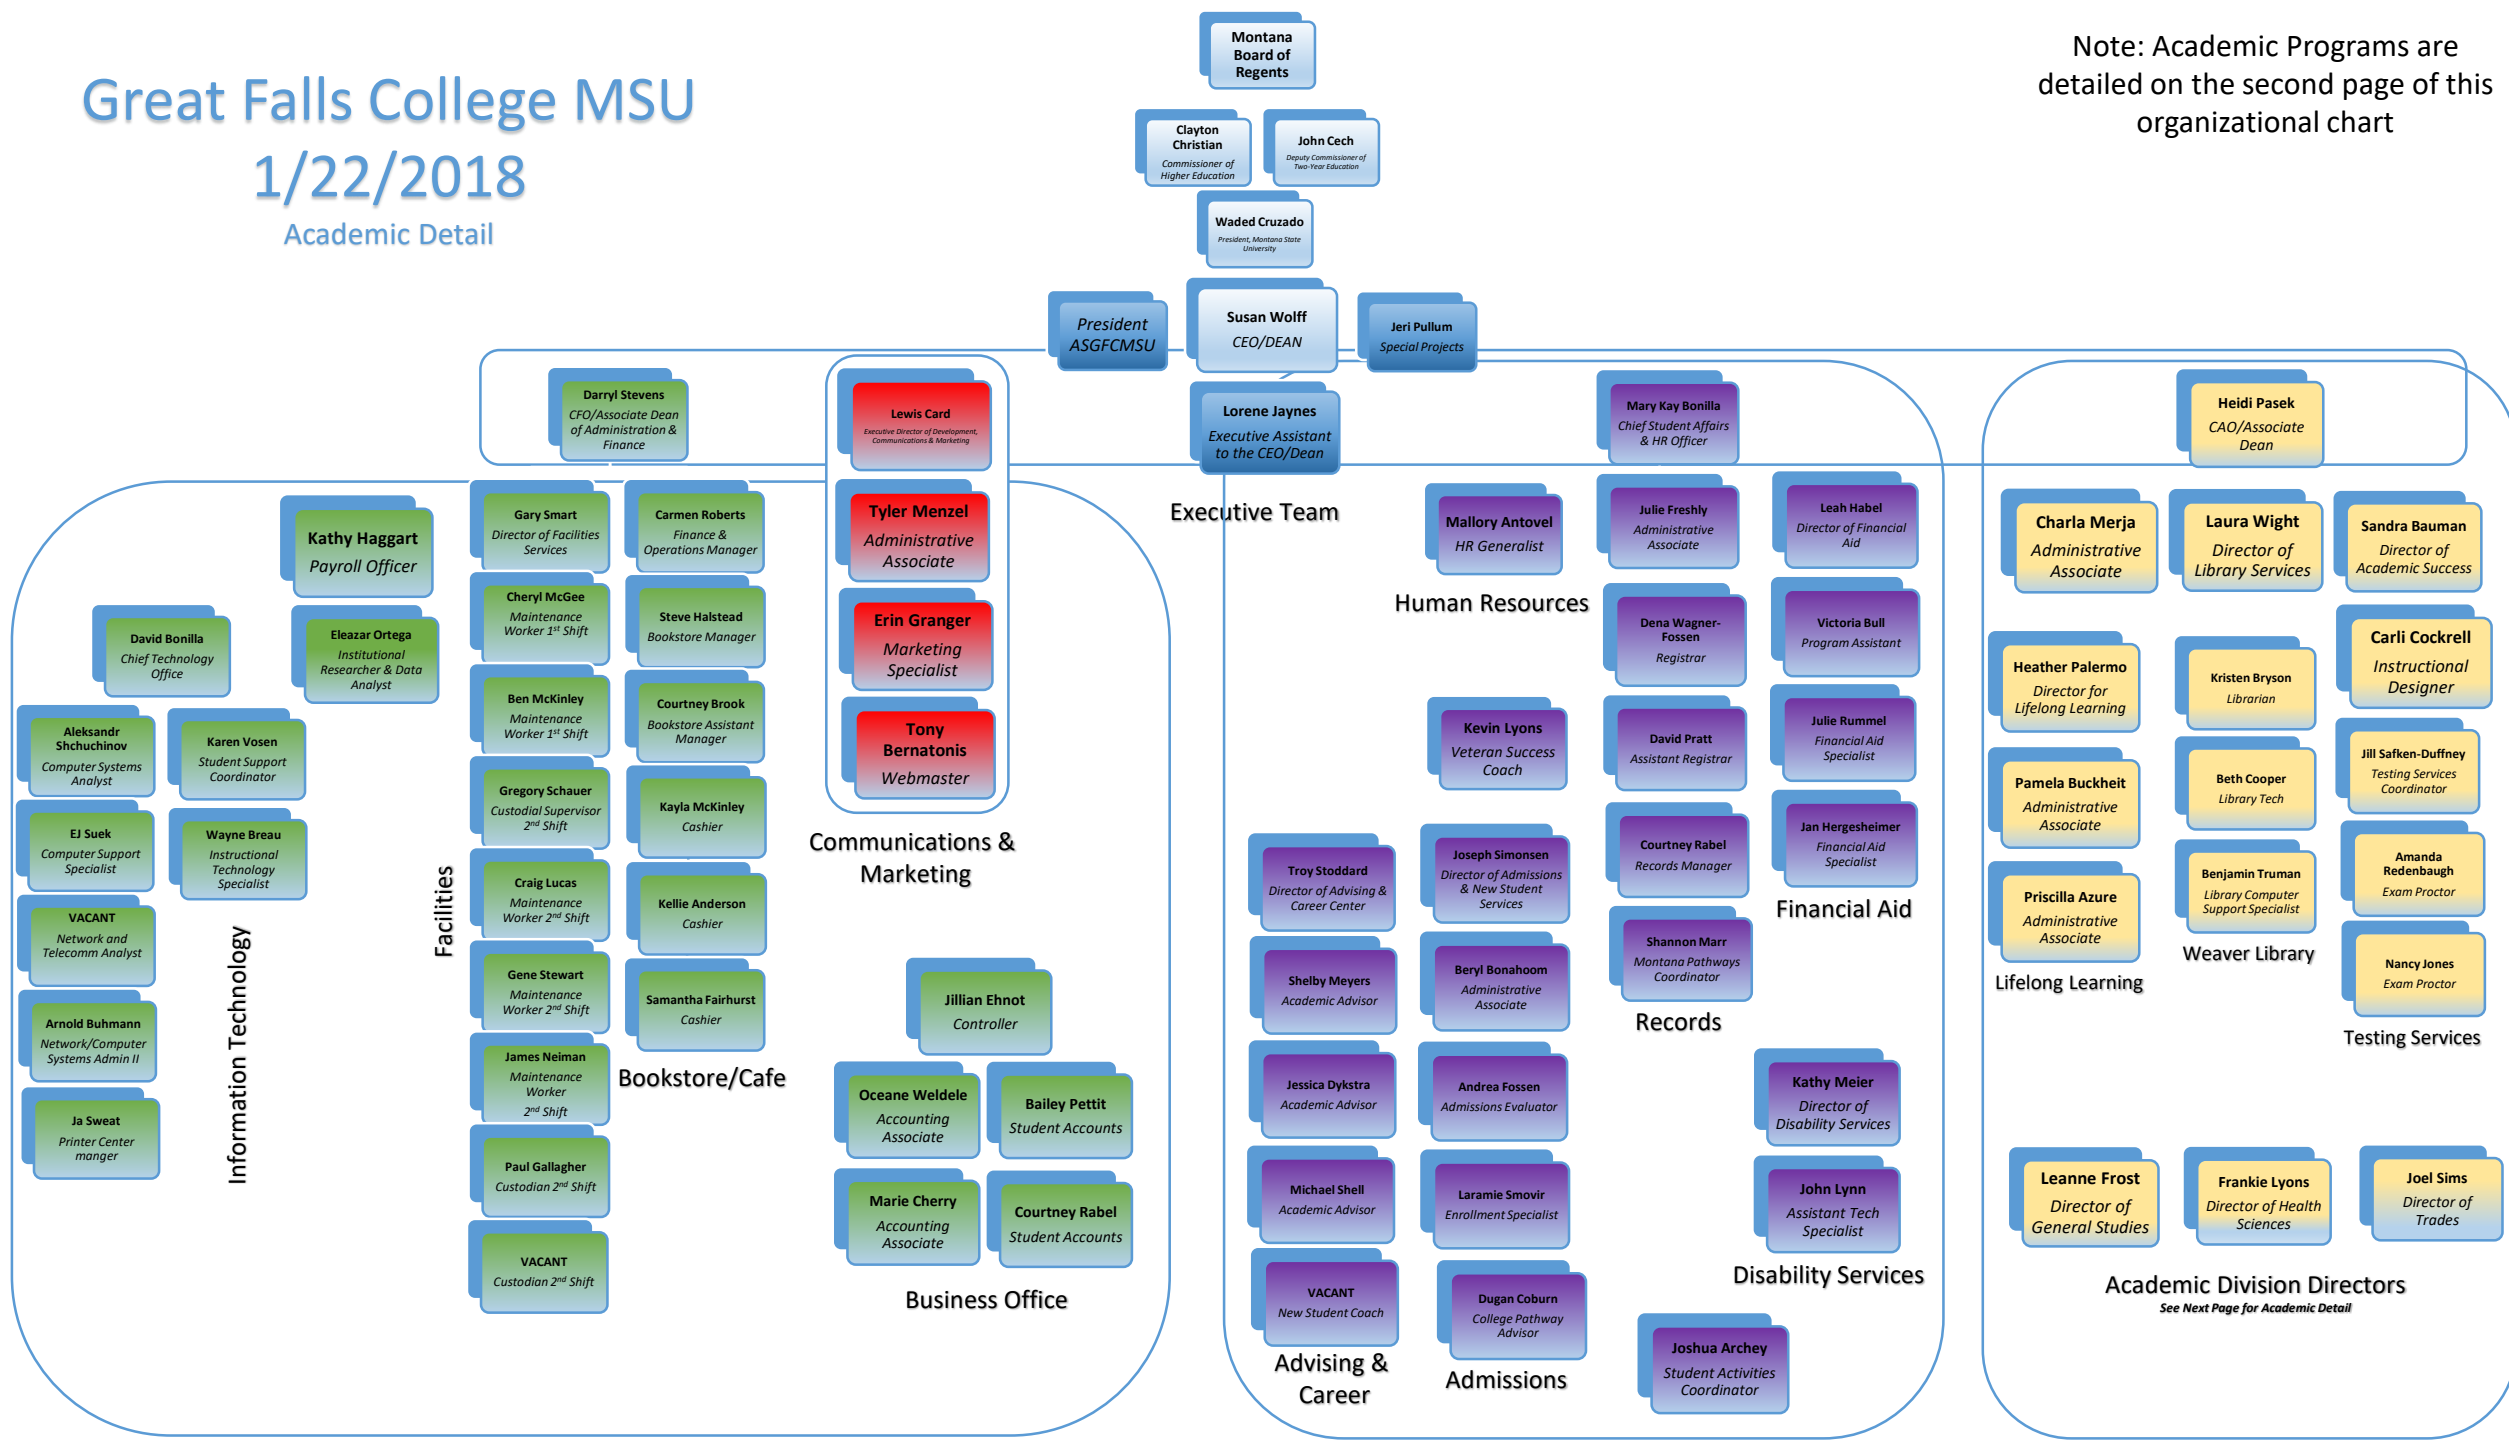

# Great Falls College MSU

1/22/2018

Academic Detail

Note: Academic Programs are detailed on the second page of this organizational chart

# Great Falls College MSU

## 1/22/2018

**Leanne Frost**  
General Studies  
Division Director

**Stacy Lowry**  
Administrative  
Associate

**Leonard Bates**  
Faculty Senate  
Chair

**Susan Wolff**  
CEO/Dean

**Heidi Pasek**  
CAO/Associate  
Dean

**Frankie Lyons**  
Health Sciences  
Division Director

**Rodger Sidner**  
Administrative  
Associate

**Joel Sims**  
Trades Division  
Director