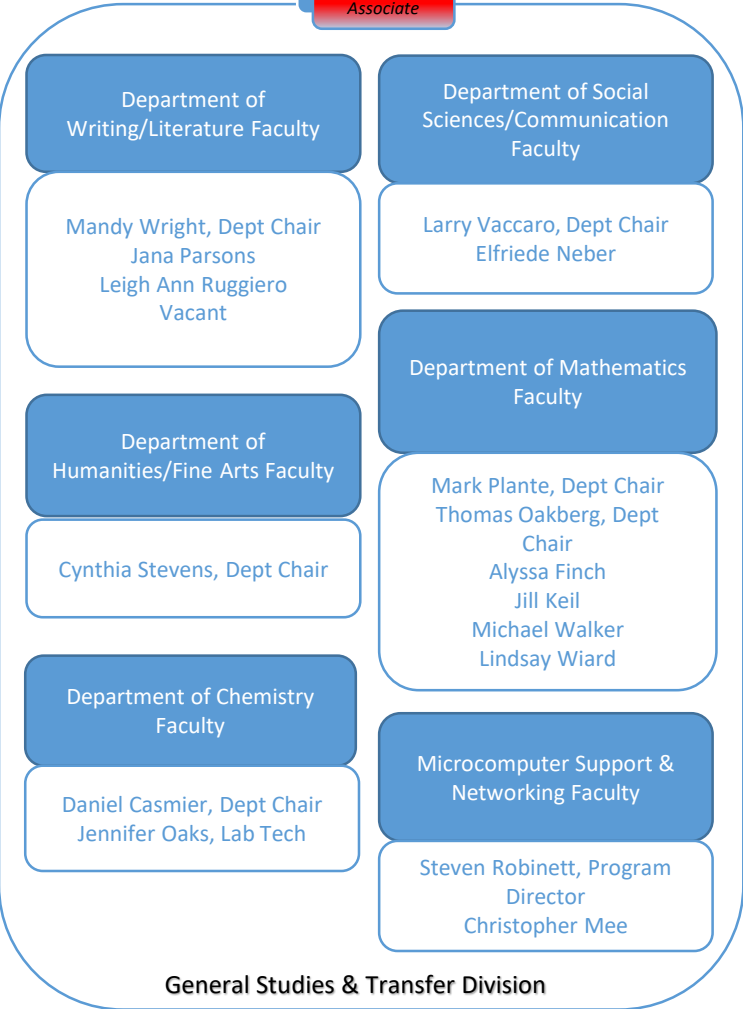

Great Falls College MSU

1/22/2018

Leanne Frost
General Studies
Division Director

Stacy Lowry
Administrative
Associate