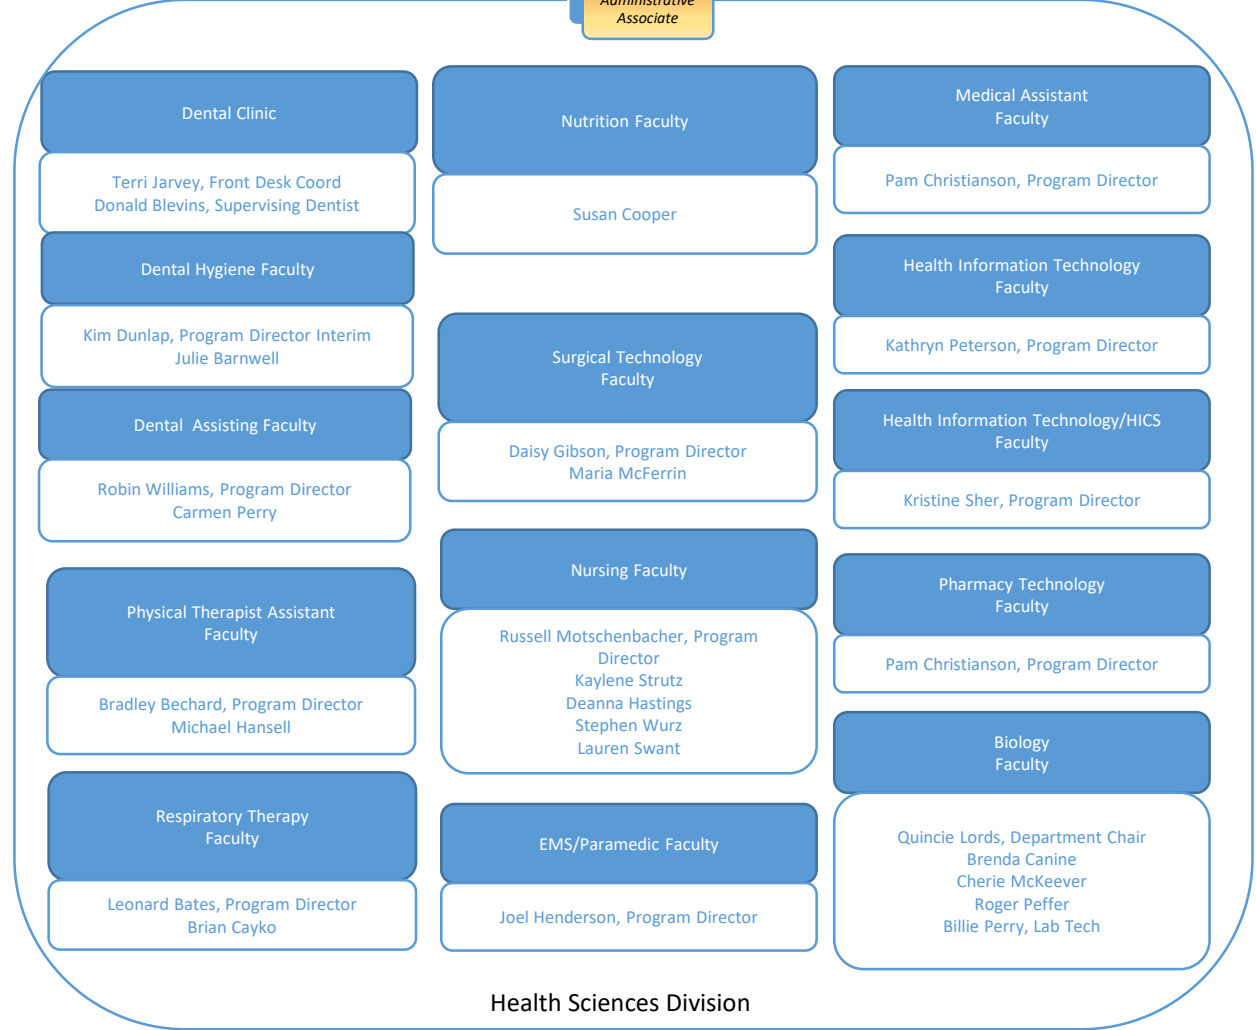

Lifelong Learning

Weaver Library

Testing Services

Academic Division Directors

See Next Page for Academic Detail

Great Falls College MSU

1/22/2018

Leanne Frost
General Studies
Division Director

Stacy Lowry
Administrative
Associate

Leonard Bates
Faculty Senate
Chair

Susan Wolff
CEO/Dean

Heidi Pasek
CAO/Associate
Dean

Frankie Lyons
Health Sciences
Division Director

Rodger Sidner
Administrative
Associate