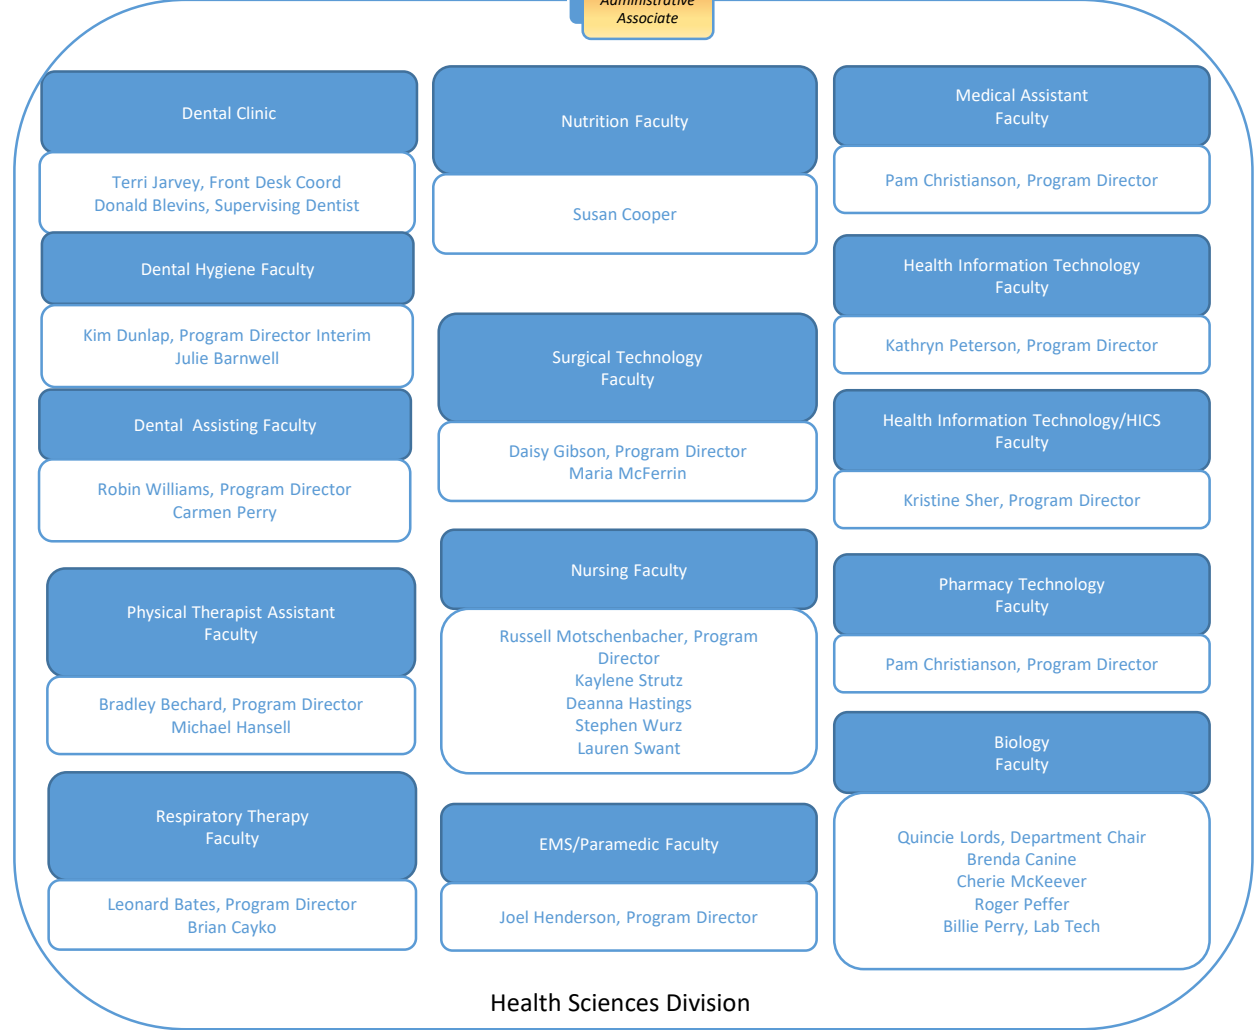

## 1/22/2018

**Leanne Frost**  
General Studies  
Division Director

**Stacy Lowry**  
Administrative  
Associate

**Leonard Bates**  
Faculty Senate  
Chair

**Susan Wolff**  
CEO/Dean

**Heidi Pasek**  
CAO/Associate  
Dean

**Frankie Lyons**  
Health Sciences  
Division Director

**Rodger Sidner**  
Administrative  
Associate

**Joel Sims**  
Trades Division  
Director