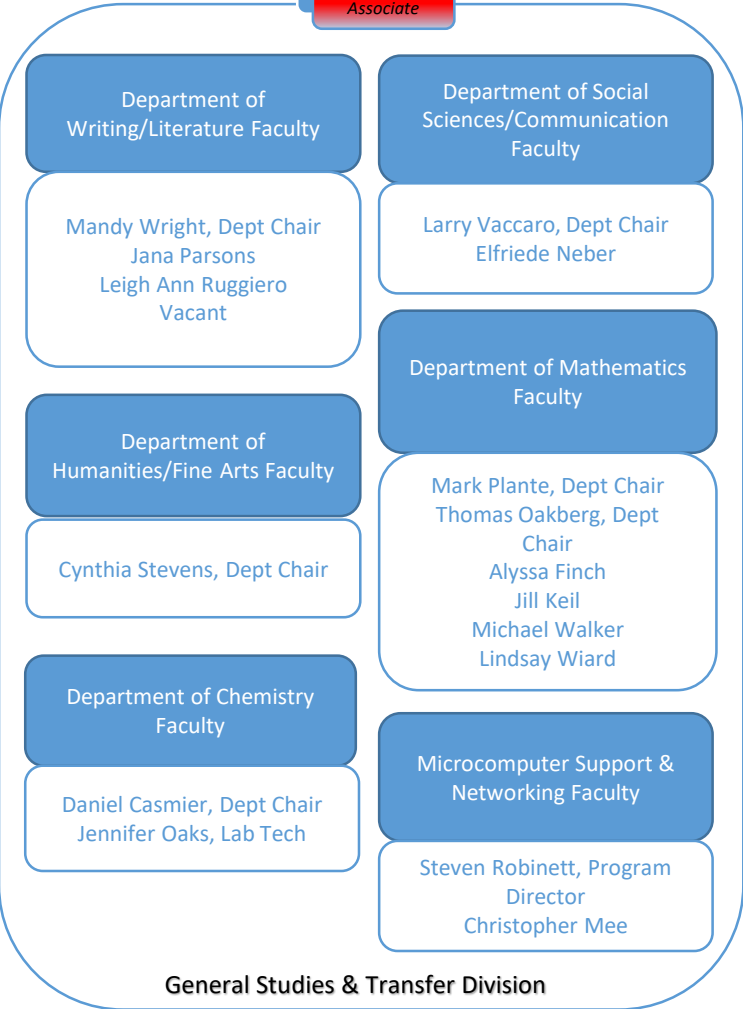

# Great Falls College MSU

1/22/2018

Academic Detail

Note: Academic Programs are detailed on the second page of this organizational chart

# Great Falls College MSU

## 1/22/2018

**Leanne Frost**  
General Studies  
Division Director

**Stacy Lowry**  
Administrative  
Associate

**Leonard Bates**  
Faculty Senate  
Chair

**Susan Wolff**  
CEO/Dean

**Heidi Pasek**  
CAO/Associate  
Dean